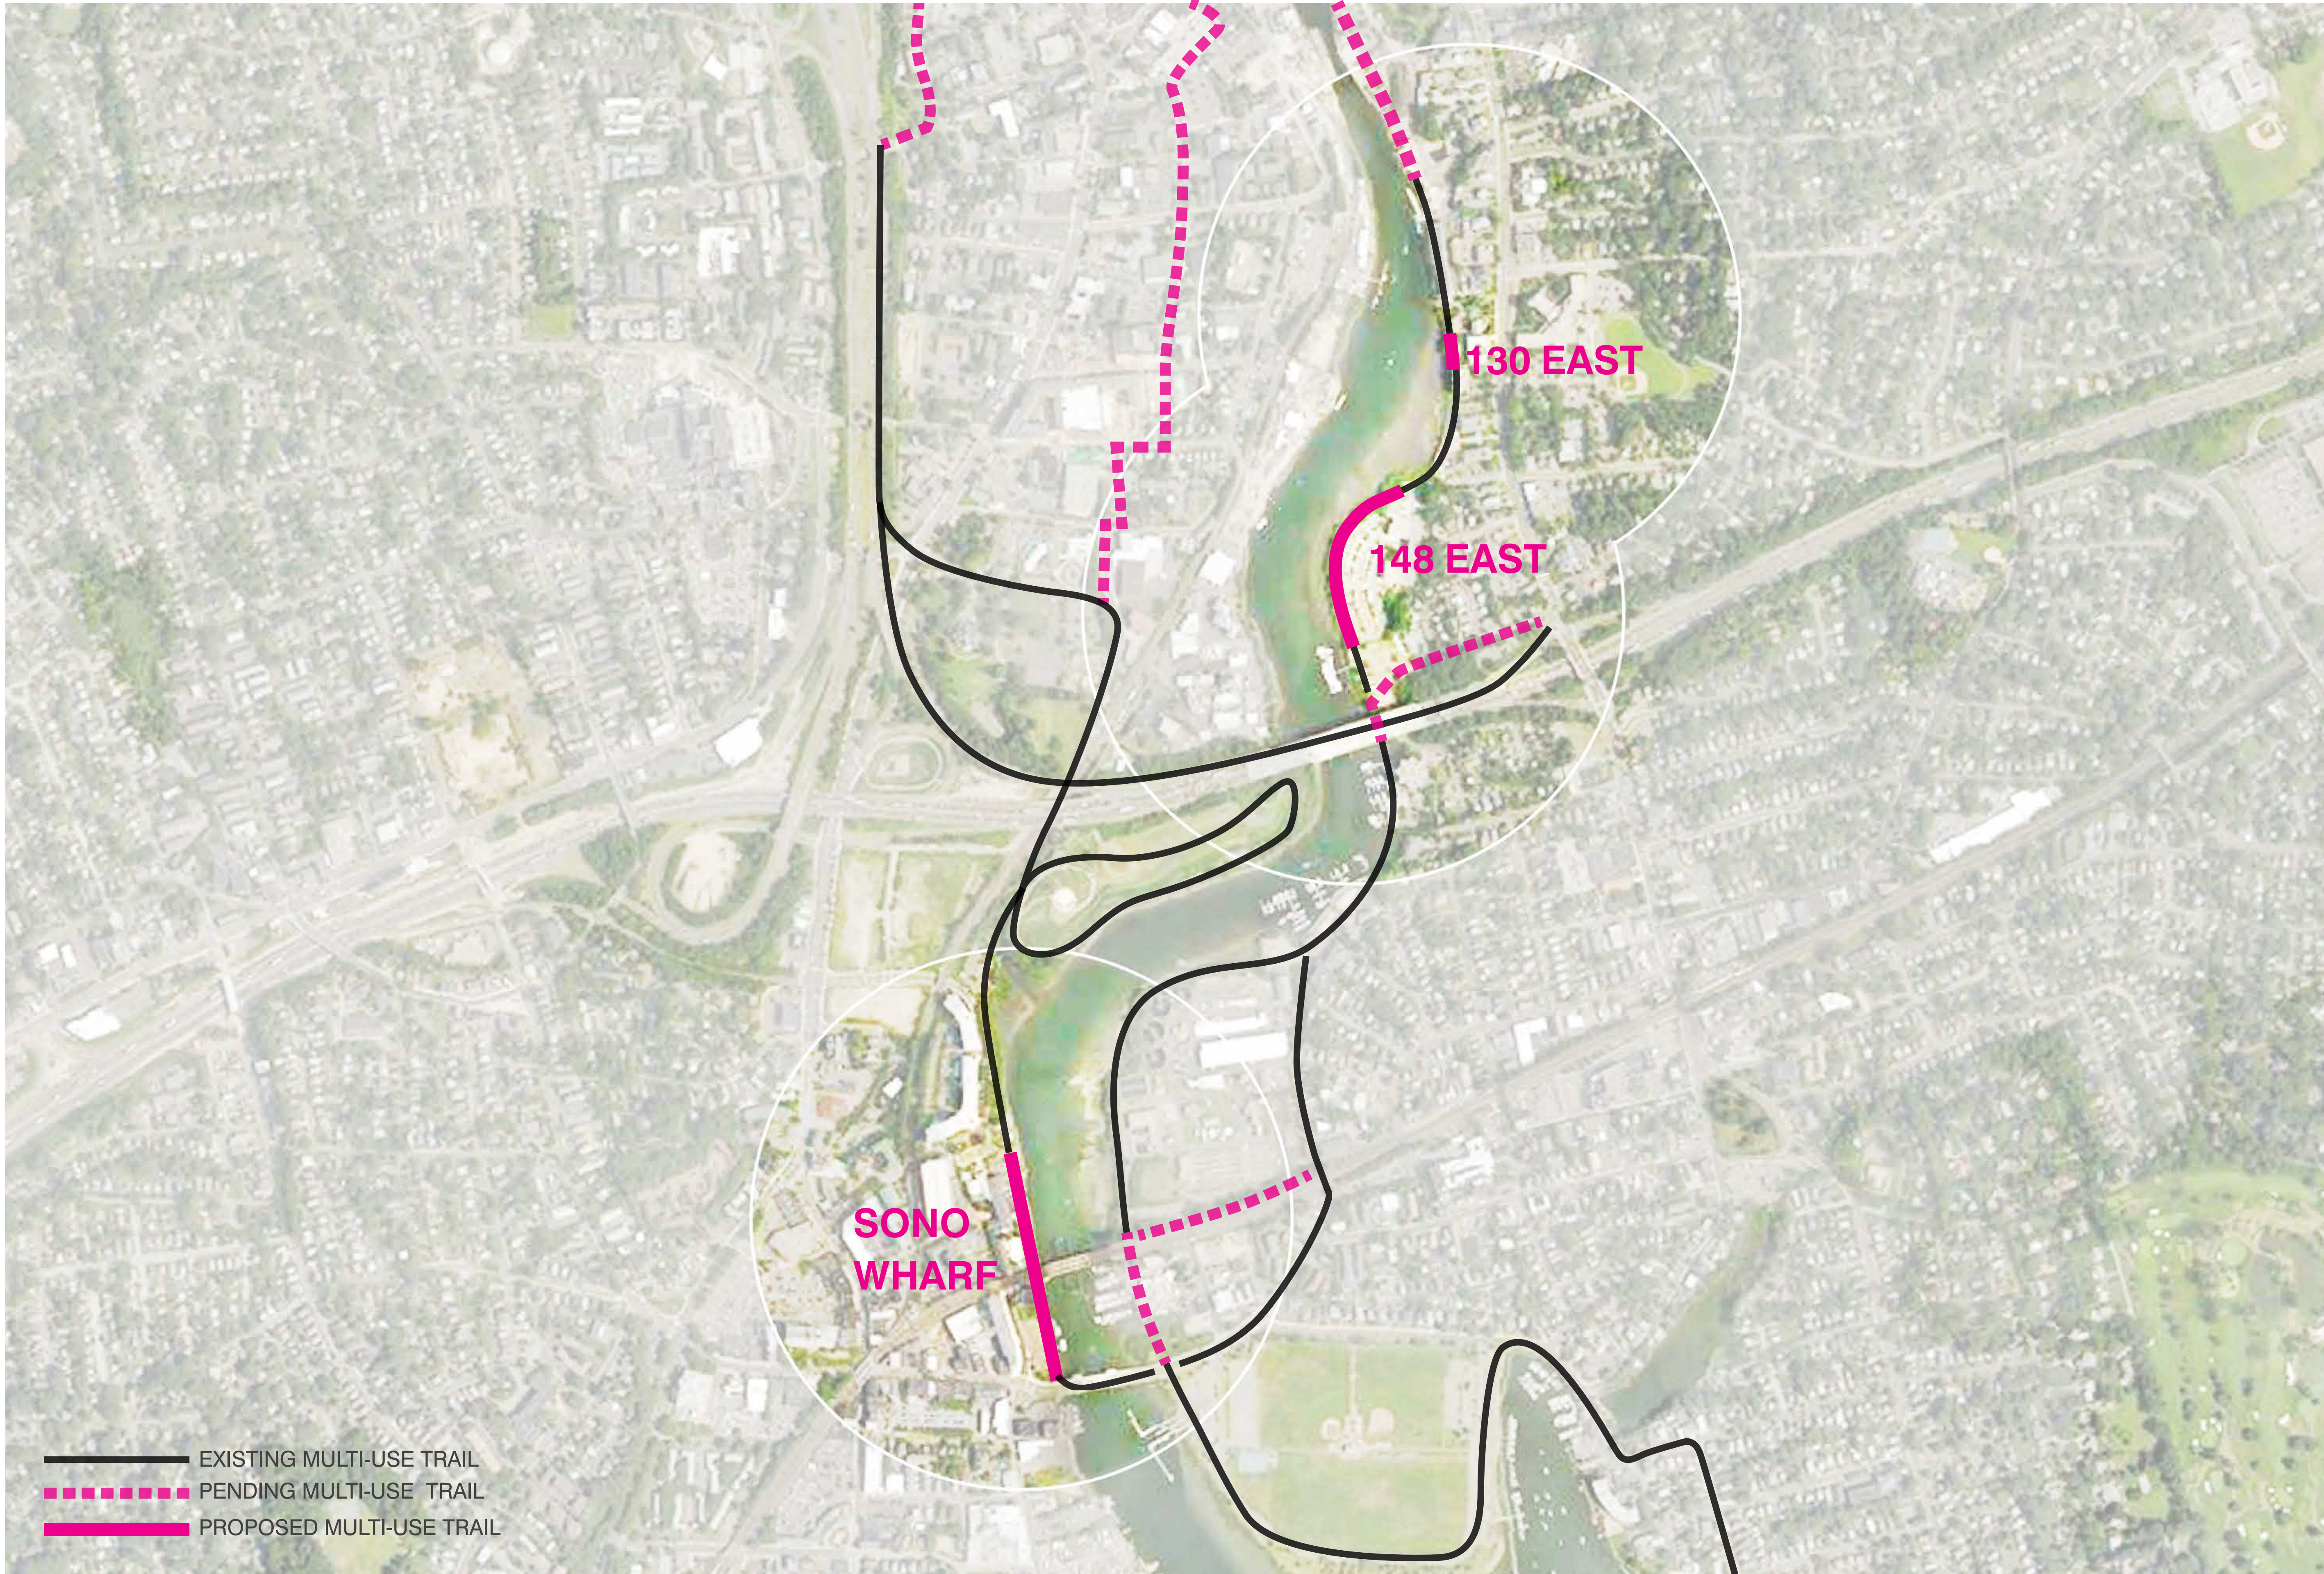

MULTI-USE TRAILS | EXISTING AND PROPOSED

- EXISTING MULTI-USE TRAIL
- - - PENDING MULTI-USE TRAIL
- █ PROPOSED MULTI-USE TRAIL

NORWALK, CT

HARBOR LOOP TRAIL & SONO WHARF

NOVEMBER 2021